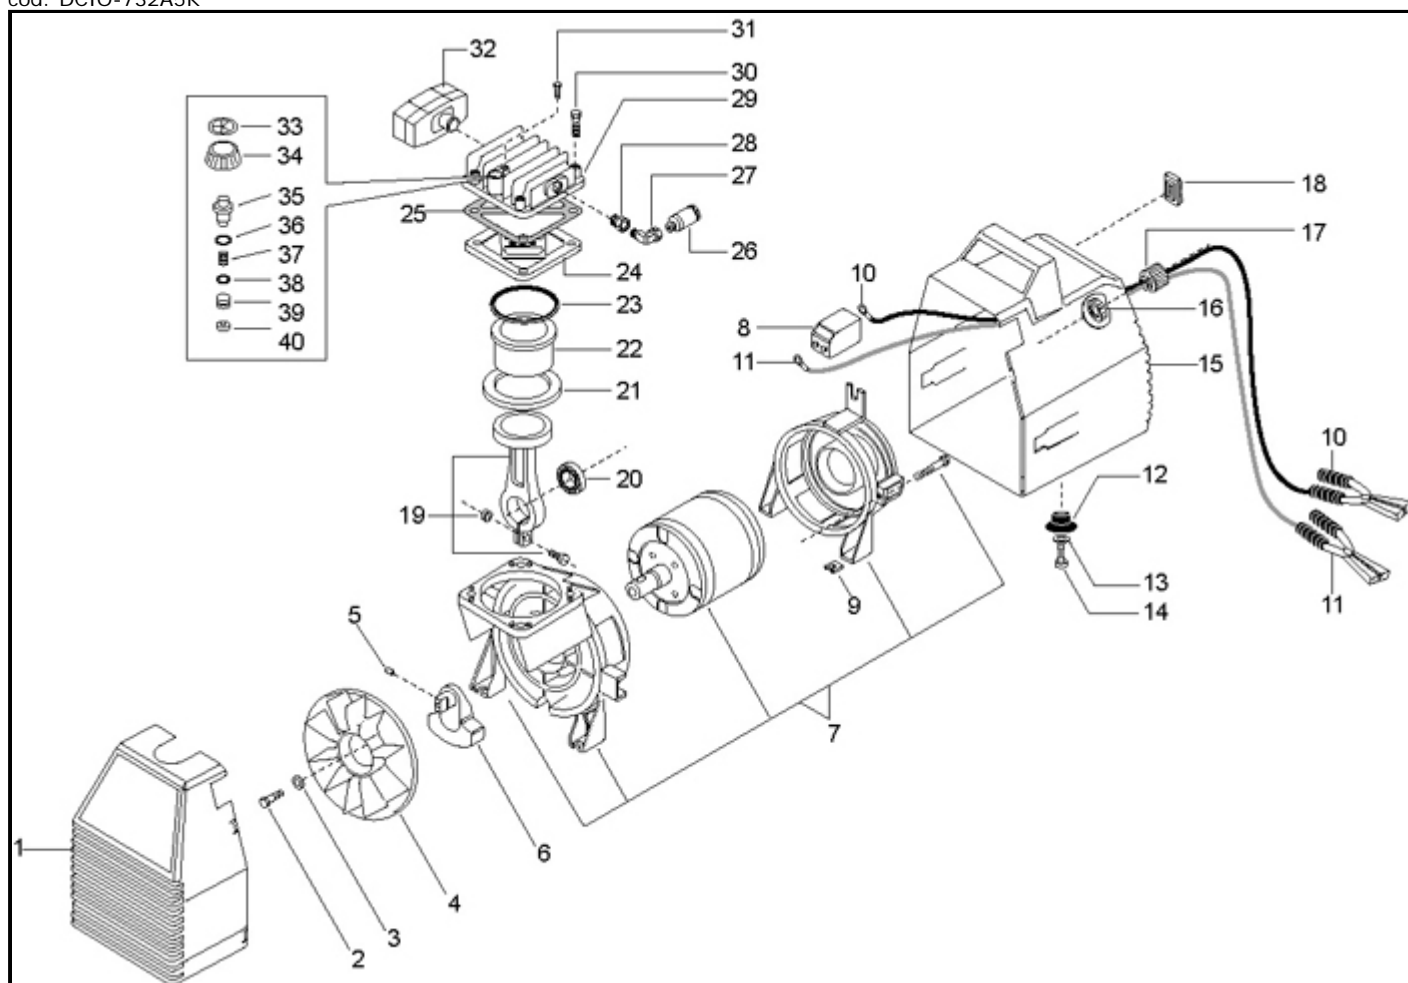

FLASH 24 (615HJ00024)

cod: DCIO-732A5K

cod: 002

Ref.	Code	Descr.	Quantity Advised	
1	118001003	FAN COVER FLASH AIR CC 12V/RED	1	1
2	014002027	SCREW M6X20 8.8	1	-
3	014008003	SPLIT SPRING WASHER A6,4 UNI 1751	1	-
4	116005005	PLASTIC FAN OL200	1	2
5	014012062	DOWEL M6X10 UNI5923-12K	1	-
6	116005012	CRANK OL200	1	-
7	418HJ0011	COMPLETE MOTOR 24V C.C.	1	-
8	008264000	RELAY COBO AV18.0010(FLASH 24V)	1	-
9	015059000	PLATE RPSD-0074	4	-
10	115HJ0011	POWER CLAMP FLASH AIR NERO	1	-
11	115HJ0010	POWER CLAMP FLASH AIR ROSSO	1	-
12	122HE0010	VIBRATION DAMPER VENTOSA CANYON OL102	4	8
13	014005037	WASHER 4,3X12X1	4	-
14	014006025	SCREW 4,2X25 DIN7981	4	-
15	118001002	HOUSING FLASH AIR CC 12V RED	1	1
16	029023000	LOCK NUT PG16	1	-
17	029072000	CABLE HOLDER PG16 2 WAY	1	-
18	008006000	JUMBO SWITCH 16A-(6) 250 T-125	1	2
19	416005002	COMPLETE PISTON OL200	1	1
20	033059000	BEARING 6203-DDU-CE-ENSS	1	-
21	118001001	SPACER FLASH CC 12V MM2	1	-
22	016005007	CYLINDER OL200	1	-

23	010057000	O RING 4262 SILICONE	1	-
24	416005008	COMPLETE VALVE PLATE OL200	1	6
25	116005017	HEAD GASKET OL200	1	6
26	322014000	ANI G1/4 QUICK COUPLING	1	-
27	011002000	SHAPED COUPLING L MF G1/4	1	-
28	011080000	NIPPLE GC1/4X3/8	1	-
29	116006011	CANYON OL 200 HEAD G3/8	1	-
30	014013027	SCREW M6X45	4	-
31	014013042	SCREW M5X15	1	-
32	317028000	INTAKE FILTER OL200	1	10
33	198936002	STICKER PRES.REDUCER CANION	1	-
34	116005020	HANDLE FOR SETTING VALVE	1	-
35	116005015	ADJUSTING SCREW FOR SETTING VALVE	1	-
36	010024000	O RING 117	1	-
37	116005019	SPRING FOR CALIBRATION VALVE	1	6
38	010067000	O RING 2021 SILICONE	1	-
39	116005022	PISTON OF SETTING VALVE	1	-
40	116005018	SEAL FOR SETTING VALVE	1	12