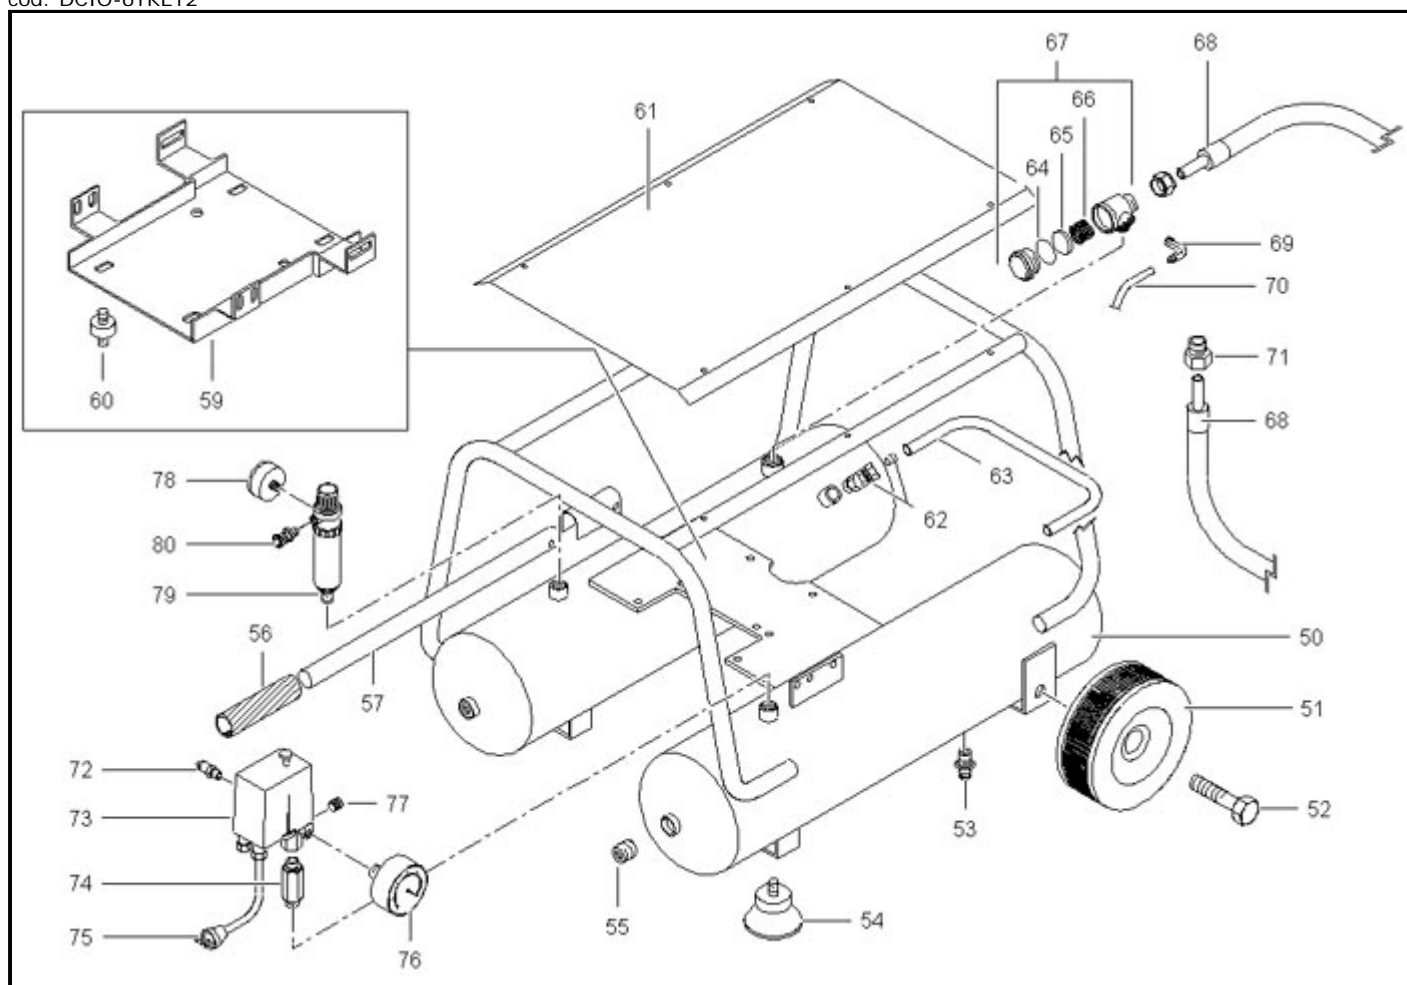

# WARRIOR 285M (605NC1A605)

cod: DCIO-6YKET2

cod: 001

Ref.	Code	Descr.	Quantity Advised	
50	166HU0020V	TANK L18 WAR.VKM402 NEW	1	-
51	020157000	WHEEL 200X50	2	4
52	199852000	WARRIOR WHEEL SPINDLE	2	-
53	122020000		2	2
54	020004000	VIBRATION DAMPER WARRIOR CSA	2	8
55	111008000	PLUG R1/2 DRISEAL LOC 2040	4	-
56	165E01003	HANDLE 25 - SCOUT	1	-
57	105HU0005	HANDLE WARRIOR 402	1	-
59	102CN0002V		1	-
60	020262000		4	4
61	199850000V51		1	-
62	011015000	L FITTING G3/8X10	2	-
63	199HU0001		1	1
64	010041000	O RING 2075 VITON	1	-
65	047113002	TAPERED SPRING FOR NON-RETURN VALVE G1/2	1	-
66	047113001	SEAL FOR NON-RETURN VALVE G1/2X3/8	1	8
67	347067000	CHECK VALVE 1/2M TUBO D10 FQL	1	1
68	199100450	HOSE 3/8X480 D10 P150+ESSICC.	1	-
69	011055000	L-SHAPED END COUPLING G1/8X6	1	-
70	046001000	RILSAN HOSE	0,4	2
71	011100003		1	-
72	047206000	SAFETY VALVE .G1/4 T10 PED	1	-

73	321028000	PRESSURE SWITCH 4115/2 NEMA/P 4 VIE 1/4C	1	1
74	199110140	NIPPLE	1	-
75	164A04400	POWER CABLE 3X1,5 SCHUKO H05 RRF DIR.CE	1	-
76	330007000	PRESSURE GAUGE 50-16/10 BAR-PSI REAR	1	4
77	111001000	PLUG R1/4 DRISEAL 506	1	-
78	330006000	PRESSURE GAUGE 40-12 BAR-PSI BACK COUP	1	4
79	319143000	PRESSURE REDUCER 3030 - 2U 1/4	1	1
80	322053000	SNAP COCK CPL.G1/4M UNIVERSAL	2	-