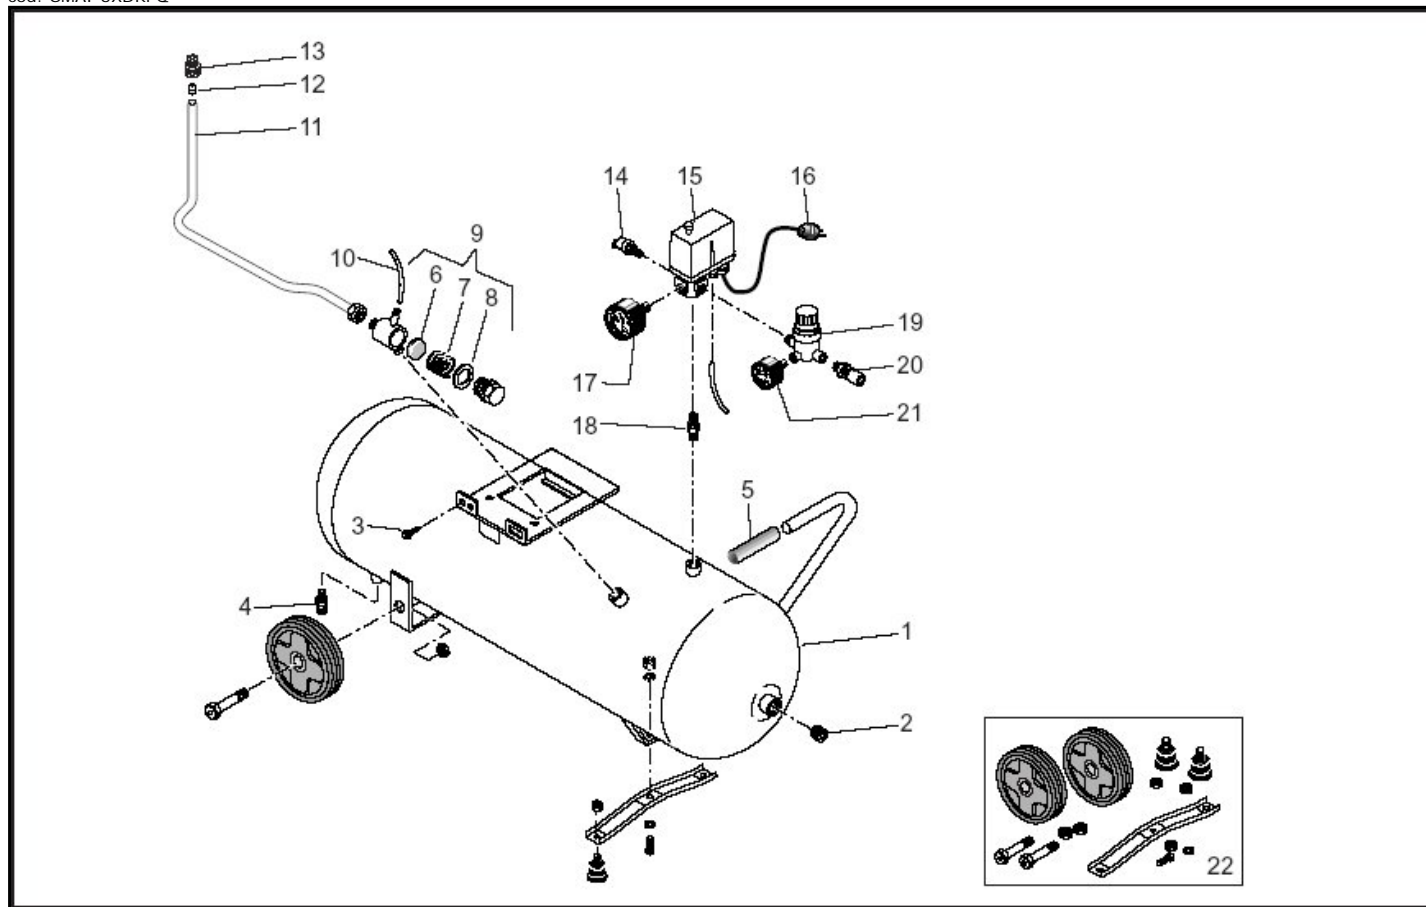

[print](#) | [close](#)

SUPERTIGER 285 (870NC1A605)

cod: SMAI-6XDKPQ

cod: 001

Ref.	Code	Descr.
1	170CN0001V	
2	111008000	PLUG R1/2 DRISEAL LOC 2040
3	014013042	SCREW M5X15
4	022020000	CONDENSATE DRAIN COCK
5	020121000	KNOB MOD.1024 D23
6	047128001	SEAL FOR NON-RETURN VALVE G1"
7	047128002	TAPERED SPRING G1"FQL
8	047128003	GASKET FOR NON-RETURN VALVE G1"FQL
9	347092000	CHECK VALVE 3/8X3/8MM
10	046001000	RILSAN HOSE
11	168CM0001	DELIVERY TUBE MK265 L24-100
12	161535012	NOSE CONE 10/8
13	116HP0011	LOCK NUT OL185
14	047206000	SAFETY VALVE .G1/4 T10 PED
15	321028000	PRESSURE SWITCH 4115/2 NEMA/P 4 VIE 1/4C
16	164A04600	CABLE 3X1 SCHUKO H05 RRF CE
17	330007000	PRESSURE GAUGE 50-16/10 BAR-PSI REAR
18	199110140	NIPPLE
19	319228000	PRESSURE REDUCER MICRO (PLANE)
20	322107000	
21	330006000	PRESSURE GAUGE 40-12 BAR-PSI BACK COUP
22	470TH0010	WHEELS MOUNTING KIT ADAVANCED L50 102-10

Quantity Advised

1	-
2	-
2	-
1	2
1	-
1	8
1	-
1	-
1	1
1	2
1	-
1	-
1	-
1	-
1	-
1	1
1	-
1	-
1	4
1	-
1	4
1	2