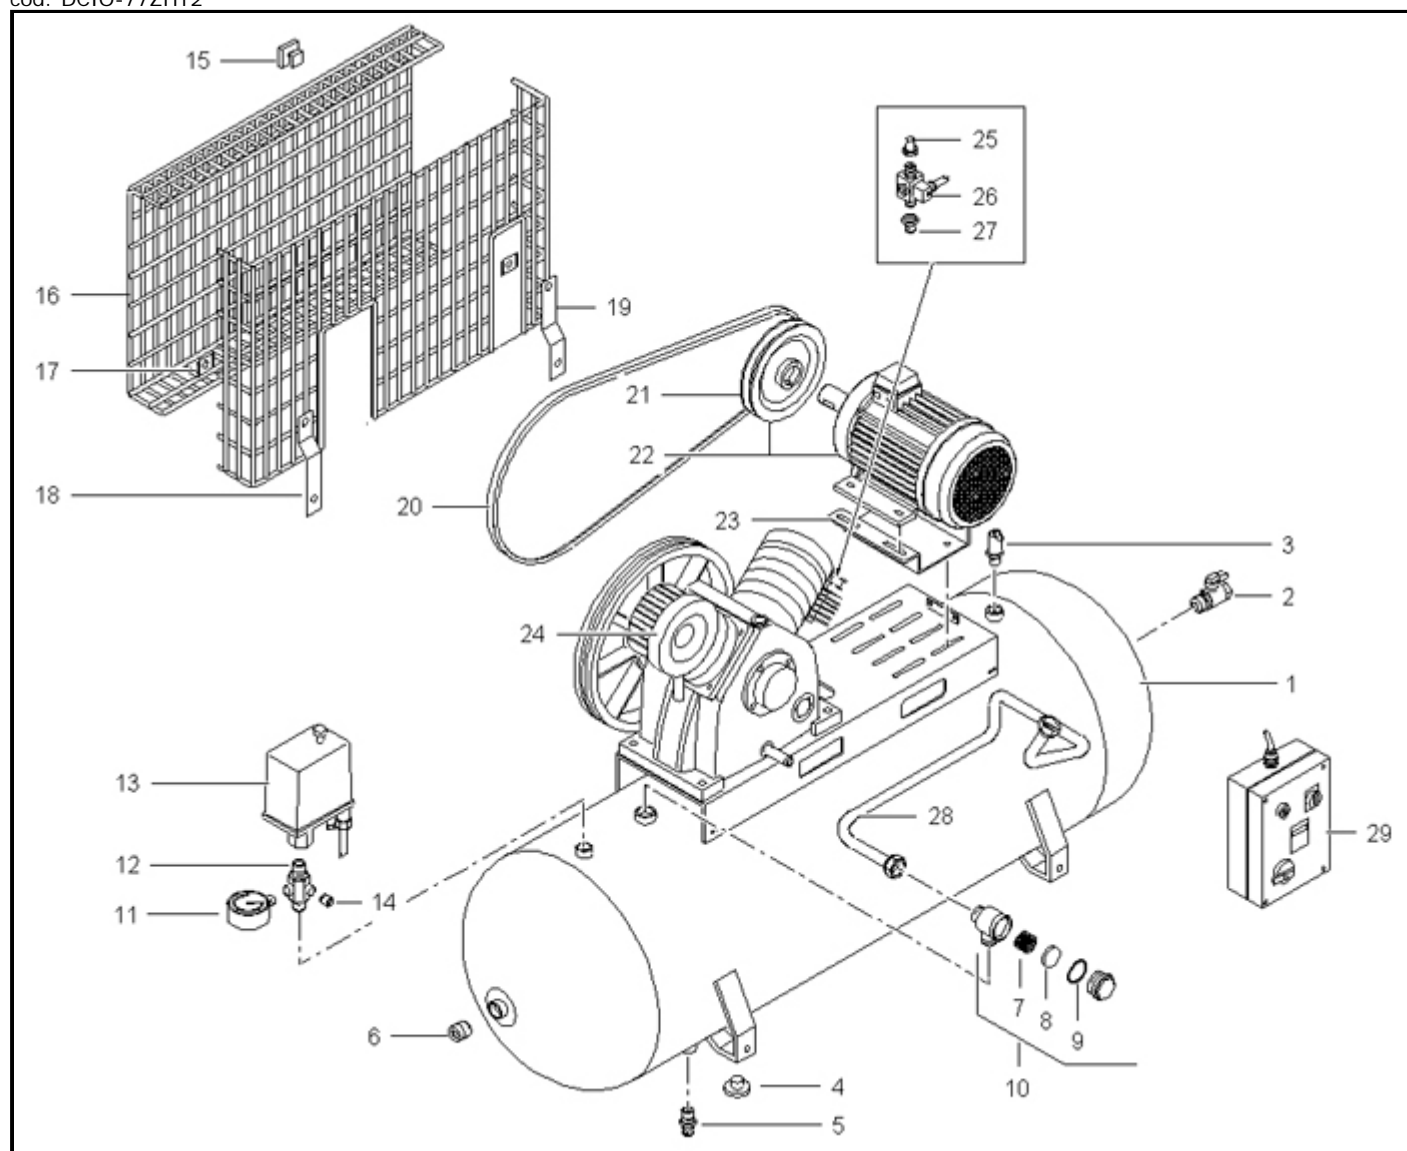

SKB26-270F-10 TA (891ZQ1A922)

cod: DCIO-77ZHT2

cod: 001

Ref.	Code	Descr.	Quantity Advised	
1	180081000V	TANK L.270 C-B800/N D500/11 CE/EXP/V	1	-
2	322050000	BALL MAINS TAP	1	-
3	047210000	SAFETY VALVE 3/8 4001/2 T11 PED	1	-
4	199373000	VIBRATION-DAMPING ELEMENT FOR TANK	4	8
5	122020000		1	-
6	111008000	PLUG R1/2 DRISEAL LOC 2040	1	-
7	047138003	SPRING 18,4X25,5	1	-
8	047138001	SEAL V.R.23X12,5 VITON	1	8
9	047138002	O RING 28X2	1	-
10	347138000		1	1
11	330031000	PRESSURE GAUGE 63-20/11 BAR-PSI ATT.R.GC	1	4
12	199110220	SPECIAL NIPPLE R3/8X1/4 FORO RP1/4 ZIN	1	-
13	321027000	PRESSURE SWITCH 4115/1 NEMA/P 1 VIA 1/4C	1	1
14	111001000	PLUG R1/4 DRISEAL 506	1	-
15	020025000	PLASTIC DOWEL FOR GUARD-BELT	6	-
16	199177001	BELT GUARD SKB26	1	-
17	014005007	SQUARE WASHER - HOLE 7	4	-

18	199000020	BELT GUARD SUPPORT SKB26	2	-
19	199555000	CENTRAL BELT SAFETY GUARD SUPPORT MK8-	2	-
20	045012000	V-BELT SPB-2120	1	6
21	140012004	PULLEY 184-SPB-38 (EX 186-5V)	1	-
22	540I016622	EL.MOTOR VEM132 CV10 40050 184-SPB	1	-
23	199518000	SADDLE FOR ELECTRIC MOTOR	1	-
24	5131770000	COMP.SK26	1	-
25	011013000	SILENCER 1/2 BRONZE	1	-
26	008175000	SOLENOID VALVE PW4FV120-T ON12MM 1/2 ODE	1	-
27	011004000	RED. FITTING G1/2X3/8 GF241	1	-
28	199000021	DELIVERY TUBE SKB26-270/500	1	2
29	305024922	AUTOMATIC STAR-DELTA-STARTER WITH HEAT	1	-