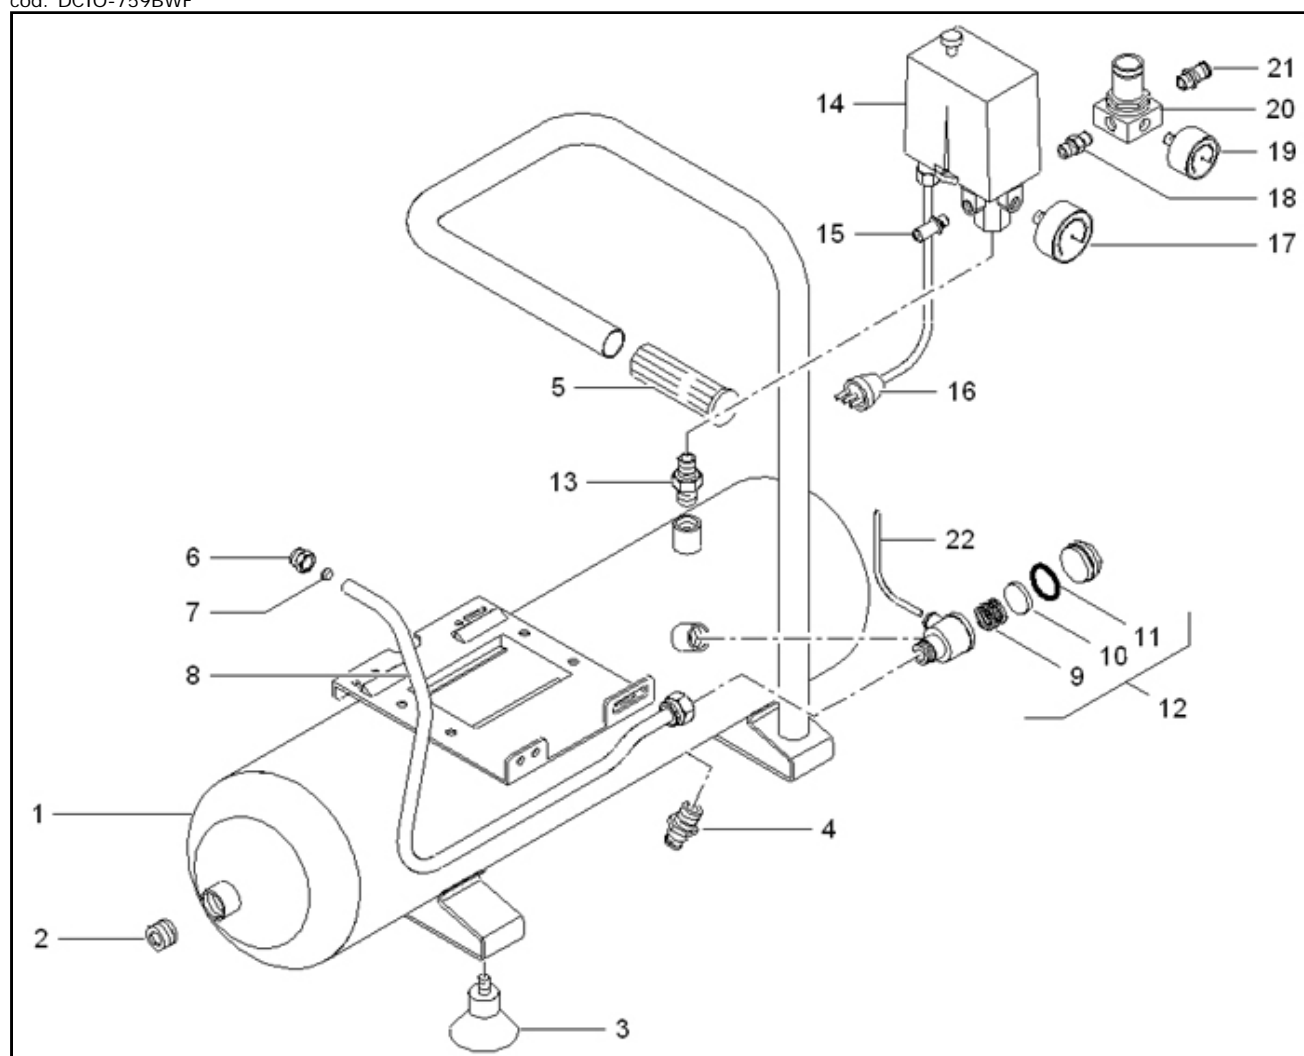

 print |  close

PNEUMAIR 97/15 M (632CO1X605)

cod: DCIO-759BWF

cod: 001

Ref.	Code	Descr.	Quantity Advised	
1	165A52000V	TANK SCOUT L.8	1	-
2	111008000	PLUG R1/2 DRISEAL LOC 2040	2	-
3	116011006	ANTIVIBRATING ELEMENT JUMBO 50SH	4	8
4	122020000		1	2
5	020121000	KNOB MOD.1024 D23	1	-
6	116HP0011	LOCK NUT OL185	1	-
7	161535012	NOSE CONE 10/8	1	-
8	117CM0001	DELIVERY TUBE E.C.L25-50 MK215	1	2
9	047113002	TAPERED SPRING FOR NON-RETURN VALVE G1/2	1	-
10	047129002		1	8
11	F99357000	OR 2068 NBR 70° SH	1	-
12	347092000	CHECK VALVE 3/8X3/8MM	1	1
13	011080000	NIPPLE GC1/4X3/8	1	-
14	321023000	PRESSURE SWITCH NEMA C/P 16 BAR G1/4	1	1
15	047273000	SAFETY VALVE 1/4 PED+RING	1	-
16	164A04600	CABLE 3X1 SCHUKO H05 RRF CE	1	-
17	330003000	PRESSURE GAUGE 63-25/15 BAR-PSI ATT.P.GC	1	4
18	011017000	NIPPLE GC1/4X1/4 BRASS	1	-
19	330008000	PRESSURE GAUGE 40-16 BAR-PSI - REAR	1	4
20	319057000	PRESSURE REDUCER MW MR BIT 1/4 O12	1	1
21	322030000	QUICK TAP G1/4M ART. 22GAV	1	-
22	046001000	RILSAN HOSE	0,25	2