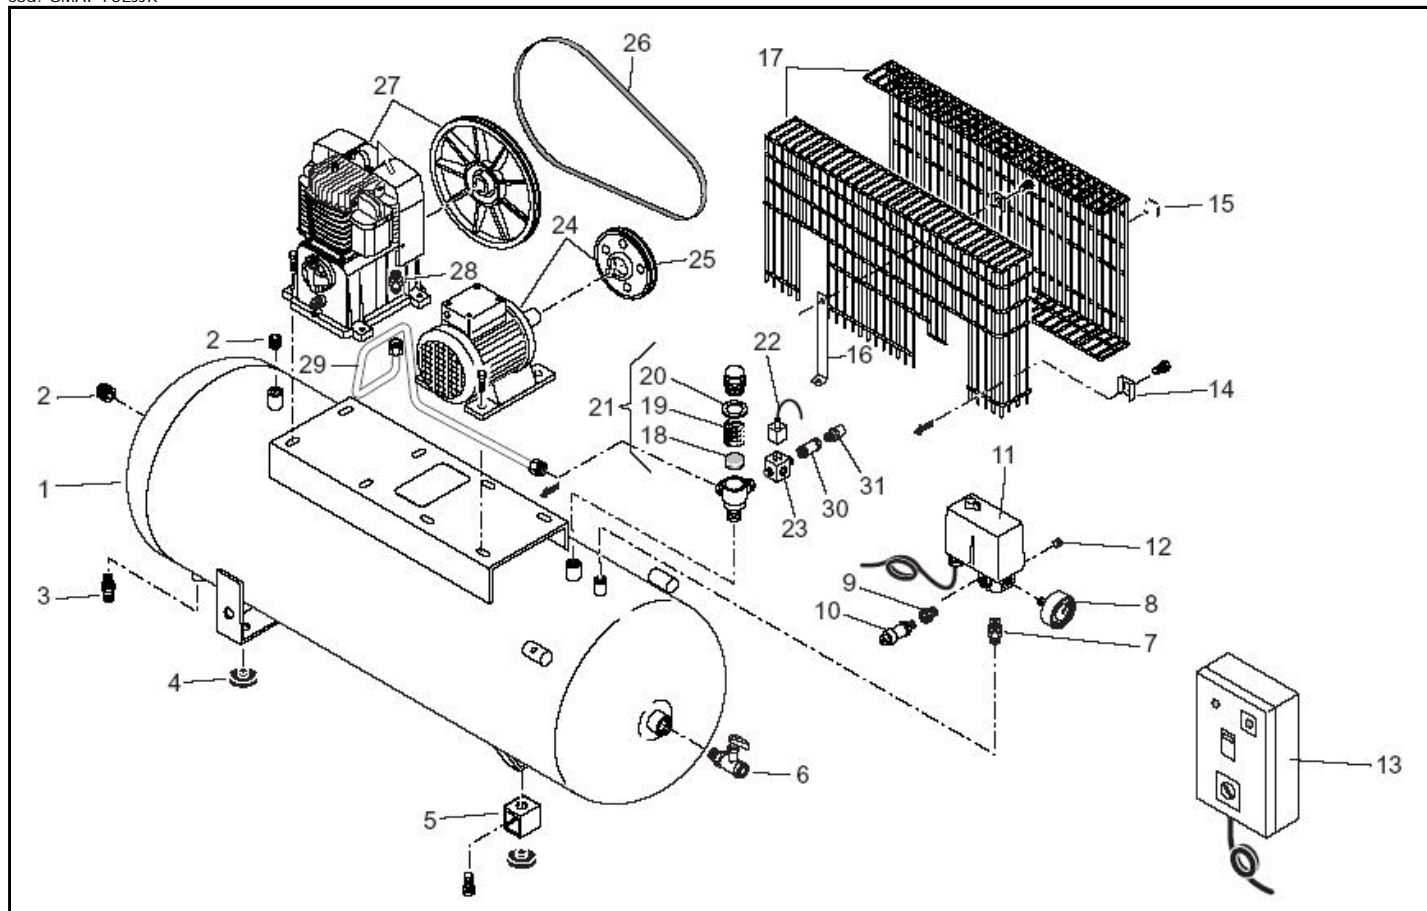

 print |  close

BK119-270F-7,5 TA (891IQ3G922)

cod: SMAI-75EJJK

cod: 001

Ref.	Code	Descr.	Quantity Advised	
1	180042000V	TANK L270-C-B14 D500/11 CE	1	-
2	011008000	STEEL CAP GC1/2	2	-
3	022020000	CONDENSATE DRAIN COCK	1	2
4	199373000	VIBRATION-DAMPING ELEMENT FOR TANK	3	6
5	199519000	FRONT SUPPORT SERB.LT100-300F/CM	1	-
6	322050000	BALL MAINS TAP	1	-
7	199110140	NIPPLE	1	-
8	330007000	PRESSURE GAUGE 50-16/10 BAR-PSI REAR	1	4
9	011069000	SPACING ADAPTER FM GC3/8X1/4	1	-
10	047210000	SAFETY VALVE 3/8 4001/2 T11 PED	1	-
11	321028000	PRESSURE SWITCH 4115/2 NEMA/P 4 VIE 1/4C	1	-
12	111001000	PLUG R1/4 DRISEAL 506	1	-
13	305152922	AUTOMATIC STARTER TST7 40050 CON CAVI	1	-
14	014005016	SQUARE WASHER	4	-
15	020025000	PLASTIC DOWEL FOR GUARD-BELT	6	-
16	113164016	BELT GUARD SUPPORT MK113	1	-
17	176BM0011	BELT GUARD PARTNER	1	-
18	047102001	SEAL FOR NON-RETURN VALVE G1/2X3/4	1	8
19	047102002	TAPERED SPRING FOR NON-RETURN VALVE G12	1	-
20	047102003	GASKET FOR NON-RETURN VALVE G1/2	1	-
21	347030000	NON-RETURN VALVE GC3/4X1/2 MM	1	1
22	005225000	SOLENOID VALVE CONNECTOR	1	-
23	008064000	SOLENOID VALVE G1/8-2,5	1	-
24	540H015622	ELECTRIC MOTOR VEM112 7,5HP THRE	1	-
25	140177004	PULLEY 170-SPZ-28	1	-
26	045100000	V BELT SPZ 1612	1	-
27	5131790000	COMPRESSOR BK119	1	-
28	199570000	AIR FEED PIPE NIPPLE 3/4	1	-
29	190IQ0001	DELIVERY PIPE BK119 L100-500	1	2
30	011401000	HOSE COUPLING G1/8X1/4	1	-
31	011060000	SILENCER	1	-